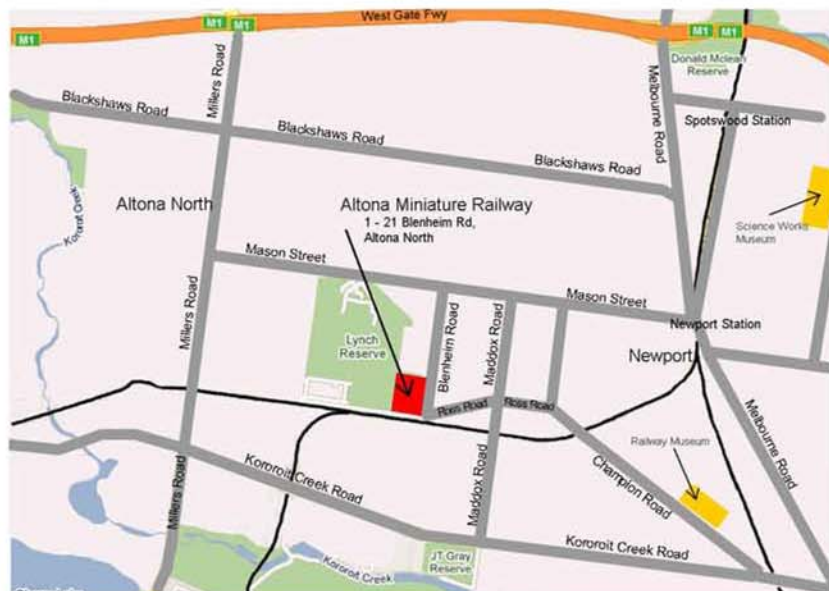

All Aboard!!

Altona Miniature Railway

Public Open Days

Open the 3rd Sunday of each Month

2017

15 January	19 February	19 March	16 April
21 May	18 June	16 July	20 August
17 September	15 October	19 November	17 December

www.altonaminiaturerailway.com.au

Bookings available for Parties & Private Functions

Address: 1 - 21 Blenheim Rd, Altona North

Opening Time

11:00am till 4:00pm

Ride Price:

\$3 each or 11 for \$30

Contact:

bookings@altonaminiaturerailway.com.au

MELWAYS REF: Map 55 5E

<https://goo.gl/maps/bqtS1BcPoyu>

www.facebook.com/AltonaMiniatureRailway